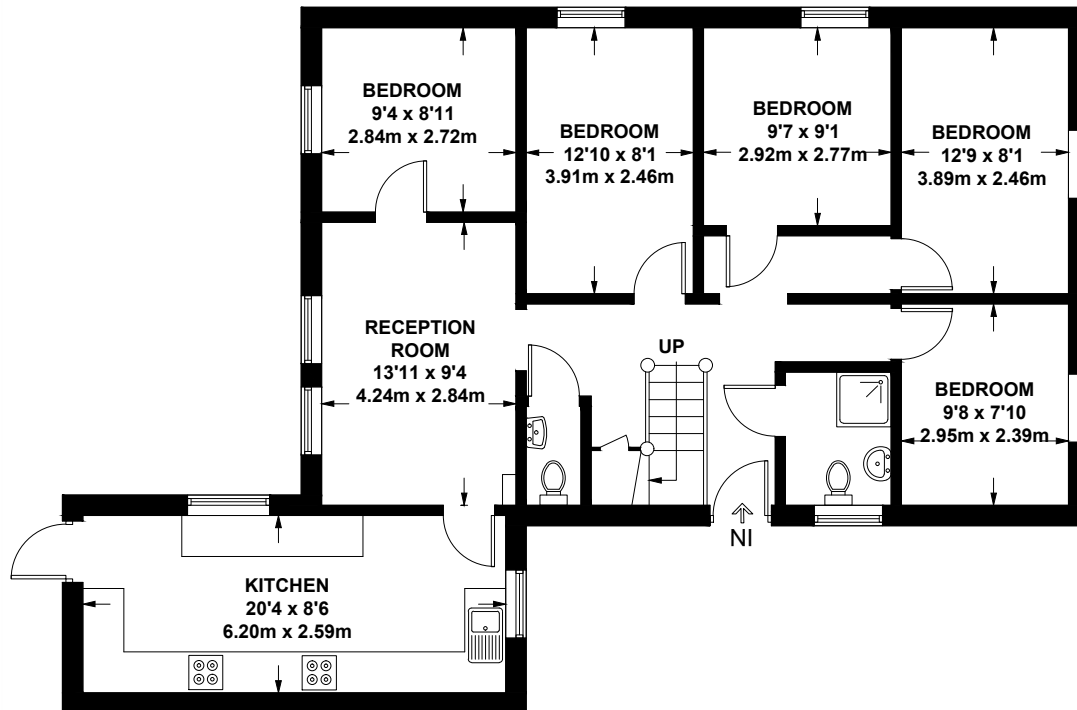

# 72 The Chase, Guildford

Approximate Gross Internal Area = 152.1 sq m / 1637 sq ft

Ground Floor

First Floor

Exposure House © 2018 (ID488796)  
[www.exposurehouse.co.uk](http://www.exposurehouse.co.uk)

Whilst every attempt has been made to ensure the accuracy of this floor plan, measurements of doors, windows and rooms are approximate and no responsibility is taken for any error or omission. This illustration is for identification purposes only. Measured and drawn in accordance with RICS guidelines. Not drawn to scale, unless stated. Dimensions shown are to the nearest 3" and are to the points indicated by the arrow heads.