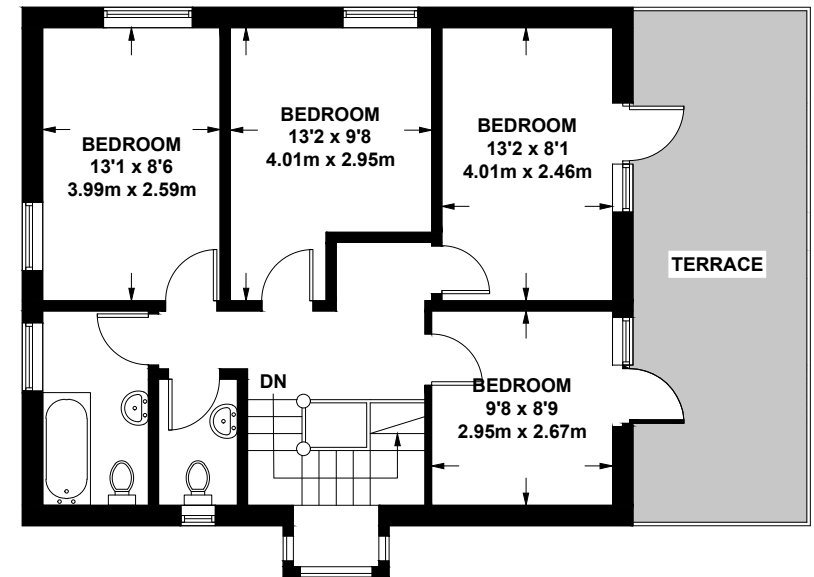

# 72 The Chase, Guildford

Approximate Gross Internal Area = 152.1 sq m / 1637 sq ft

Ground Floor

First Floor

Exposure House © 2018 (ID488796)  
[www.exposurehouse.co.uk](http://www.exposurehouse.co.uk)

Whilst every attempt has been made to ensure the accuracy of this floor plan, measurements of doors, windows and rooms are approximate and no responsibility is taken for any error or omission. This illustration is for identification purposes only. Measured and drawn in accordance with RICS guidelines. Not drawn to scale, unless stated. Dimensions shown are to the nearest 3" and are to the points indicated by the arrow heads.